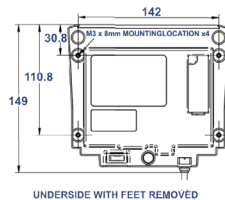

-  Basic Access Control
-  Chip Authentication
-  Active Authentication
-  Passive Authentication
-  Terminal Authentication
-  Extended Access Control
-  Supplemental Access Control

Hardware dimensions

Mechanical

Size: 163W x 147D x 154H mm

Body: Dark grey ABS

Glass: BS EN60068-2-75 & IEC 62262:2002, rated to 6.375J impact

Weight: 850g

Security: Kensington® security slot

Power supply

+24 VDC via DC jack